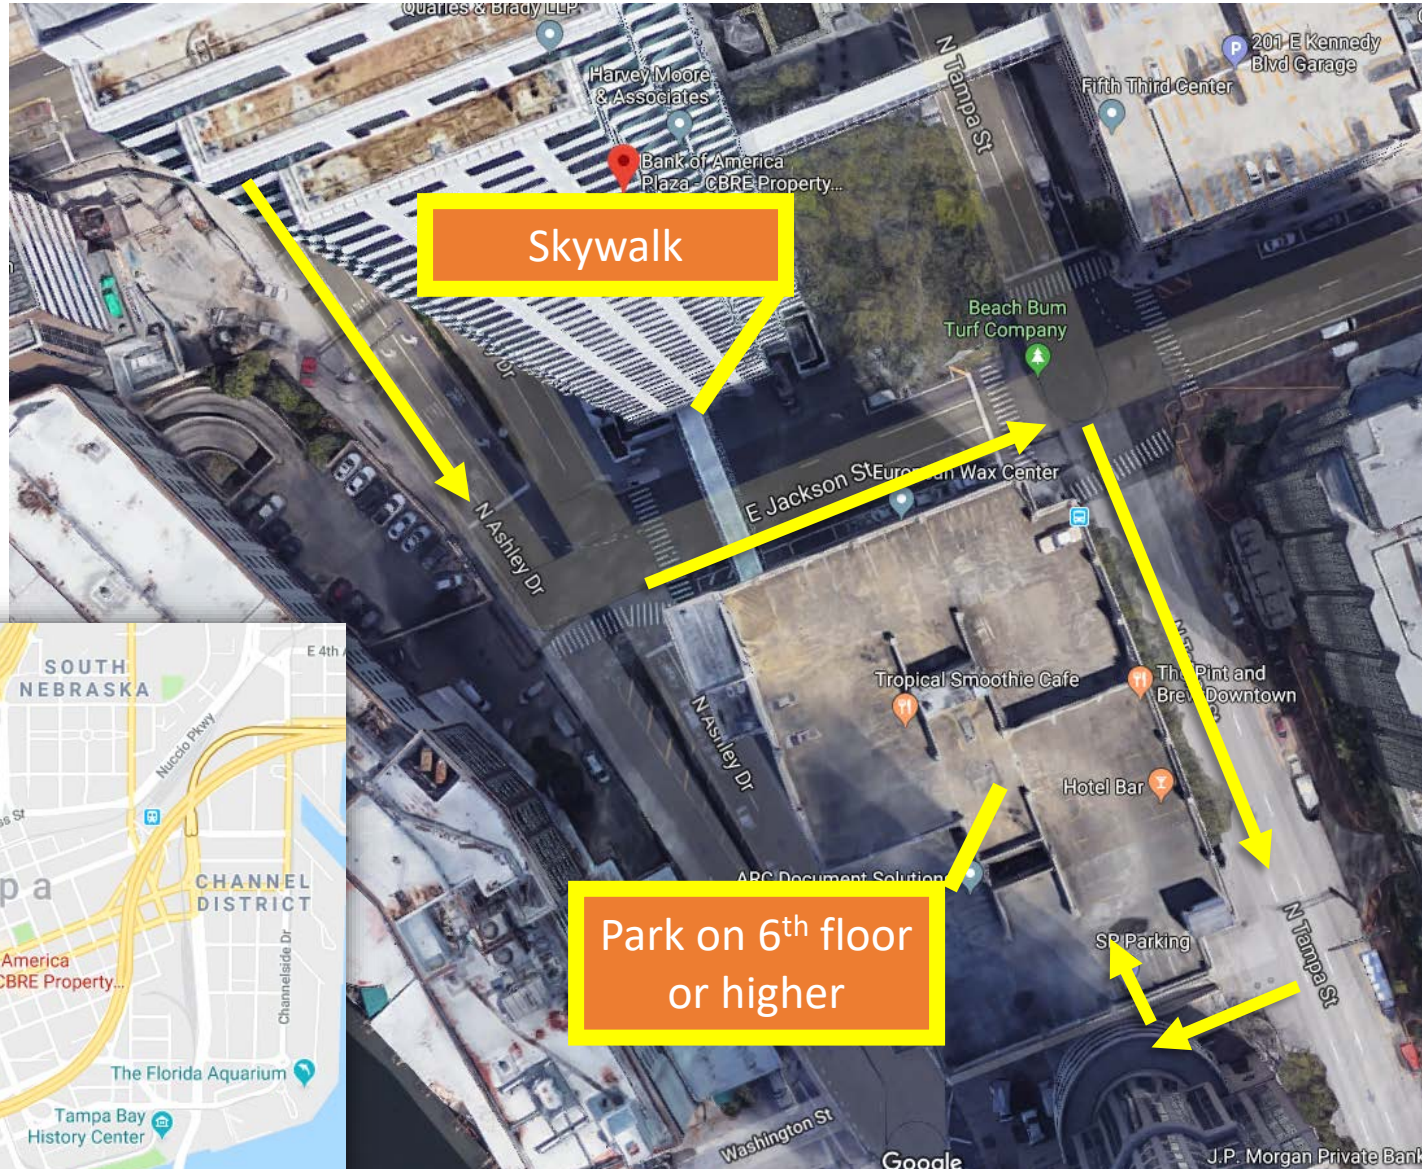

The Tampa Club

Tampa Club

Skywalk

Parking
6th floor or
higher

Ashley St.

E. Kennedy St

Bank of America
101 E. Kennedy Blvd
The Tampa Club,
41st Floor
Tampa, FL 33602

BoA - 813-221-7474

Once parked on 6th +
floor, go to the skywalk
on the 3rd floor of the
parking garage.

Take skywalk to the
Bank of America
building.

Find elevator
that goes to the 41st
floor or The Tampa
Club.

Bring your parking
pass to have it
stamped for
preferred parking
rates.